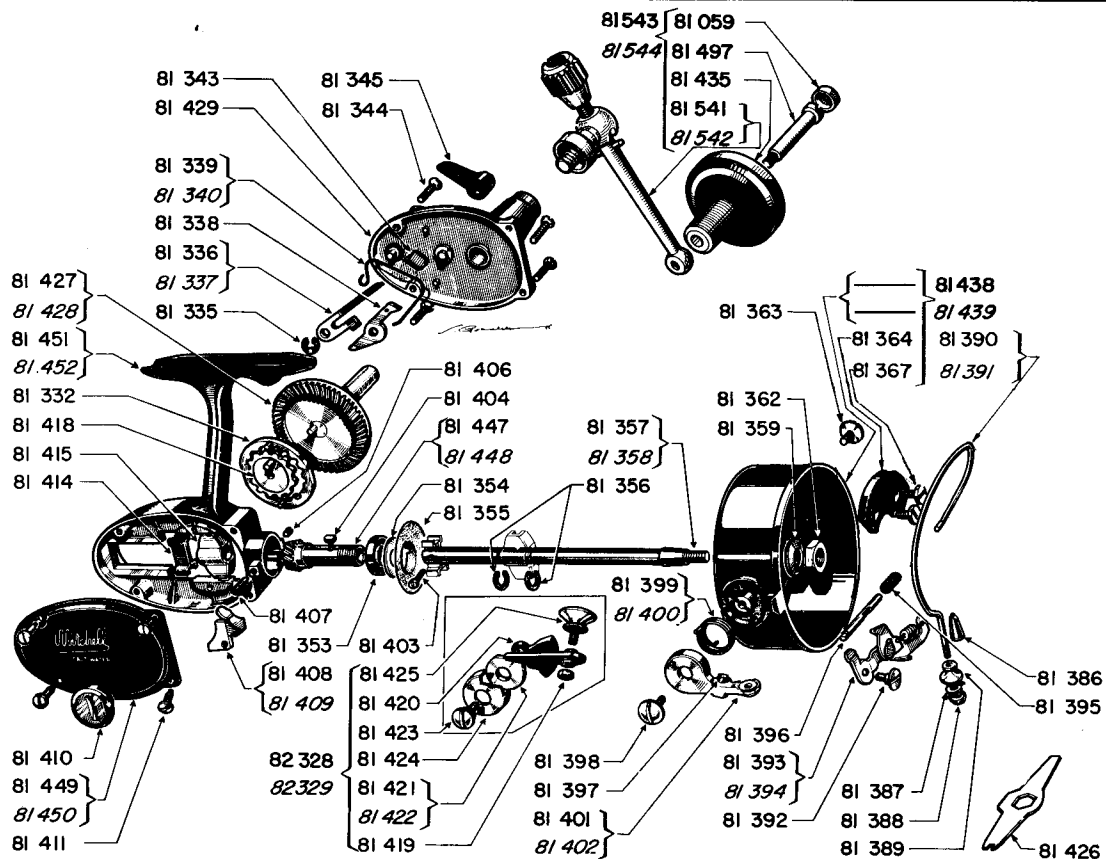

**Garcia** MITCHELL 302 303

ITEMS IN RED FOR LEFT HAND MOD

**Garcia** MITCHELL 402 403

ITEMS IN RED FOR LEFT HAND MODE

SPOOLS LISTED SEPARATE